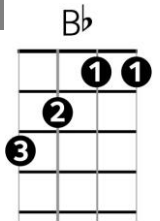

Hit the Road Jack – Ray Charles/ Percy Mayfield

Intro: Dm / C / Bb / A7 (x2)

Chords

Chorus

Dm C Bb A7
Hit the road Jack and don't you come back
Dm C Bb A7
No more, no more, no more, no more.
Dm C Bb A7 Dm C Bb A7
Hit the road Jack and don't you come back no more. (*What you say?*)

Chorus again (*but NO 'What you say'*)

Dm C Bb A7
Oh woman, oh woman, don't treat me so mean,
Dm C Bb A7
You're the meanest old woman that I've ever seen.
Dm C Bb A7
I guess if you say so
Dm C Bb A7
I'll have to pack my things and go. (*That's right*)

Chorus

Dm C Bb A7
Now baby, listen baby, don't-a treat me this way
Dm C Bb A7
For I'll be back on my feet some day.
Dm C Bb A7
Don't care if you do 'cause it's understood
Dm C Bb A7
You ain't got no money you just ain't no good.
Dm C Bb A7
I guess if you say say so
Dm C Bb A7
I'll have to pack my things and go. (*That's right*)

Chorus

Chorus ... but end as below:

Bb A7 Dm C
and don't you come back no more. (*x4 ... fading .. end on Dm*)