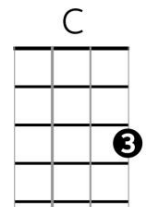

Hit the Road Jack – Ray Charles/ Percy Mayfield

Intro: Dm / C / Bb / A7 (x2)

Chords

Chorus

Dm C Bb A7
Hit the road Jack and don't you come back
Dm C Bb A7
No more, no more, no more, no more.
Dm C Bb A7 Dm C Bb A7
Hit the road Jack and don't you come back no more. (*What you say?*)

Chorus again (*but NO 'What you say'*)

Dm C Bb A7
Oh woman, oh woman, don't treat me so mean,
Dm C Bb A7
You're the meanest old woman that I've ever seen.
Dm C Bb A7
I guess if you say so
Dm C Bb A7
I'll have to pack my things and go. (*That's right*)