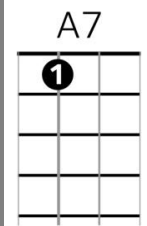

Hit the Road Jack – Ray Charles/ Percy Mayfield

Intro: Dm / C / Bb / A7 (x2)

Chords

Chorus

Dm C Bb A7
Hit the road Jack and don't you come back
Dm C Bb A7
No more, no more, no more, no more.
Dm C Bb A7 Dm C Bb A7
Hit the road Jack and don't you come back no more. (*What you say?*)