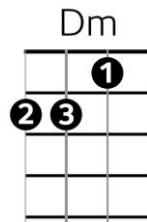

Chorus

Dm C Bb A7
Now baby, listen baby, don't-a treat me this way
Dm C Bb A7
For I'll be back on my feet some day.
Dm C Bb A7
Don't care if you do 'cause it's understood
Dm C Bb A7
You ain't got no money you just ain't no good.
Dm C Bb A7
I guess if you say say so
Dm C Bb A7
I'll have to pack my things and go. (*That's right*)